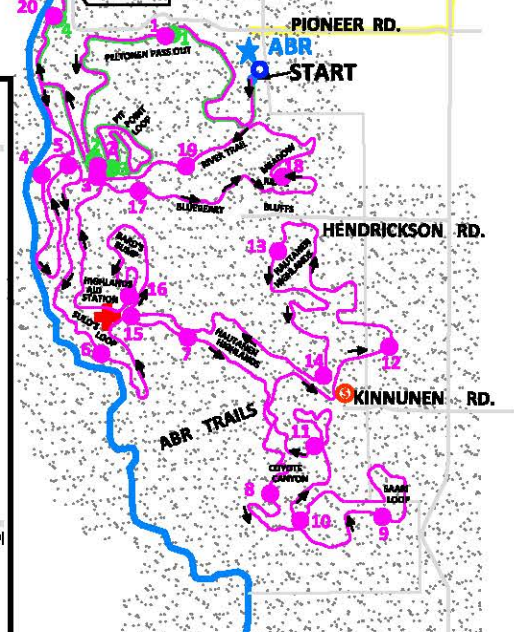

# SISU RACE COURSE

## ABR DETAIL

**SISU** SKI FEST  
IRONWOOD MICHIGAN

Map services donated by:

 **COLEMAN ENGINEERING COMPANY**  
IRON MOUNTAIN • IRONWOOD • NEGAUNEE • GREEN BAY  
[www.coleman-engineering.com](http://www.coleman-engineering.com)