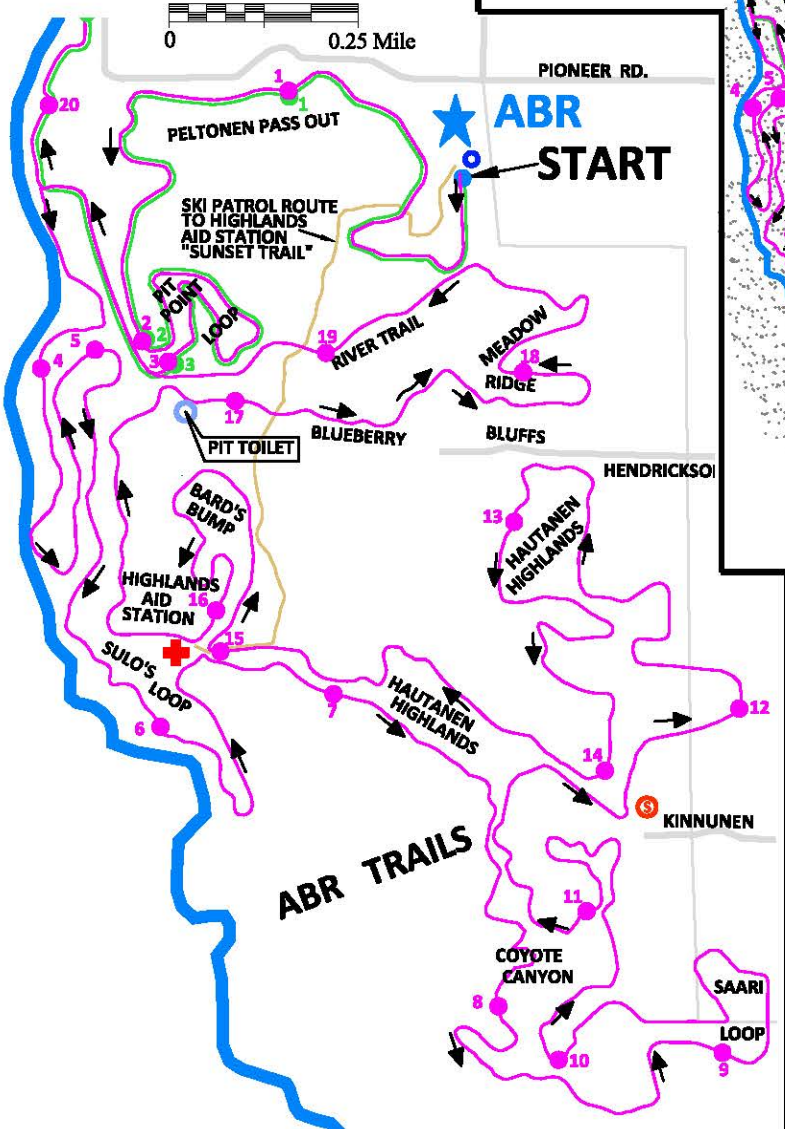

# SISU RACE COURSE

## ABR DETAIL

**SISU** SKI FEST  
IRONWOOD MICHIGAN

Map services donated by:

 **COLEMAN ENGINEERING COMPANY**  
IRON MOUNTAIN • IRONWOOD • NEGAUNEE • GREEN BAY  
[www.coleman-engineering.com](http://www.coleman-engineering.com)