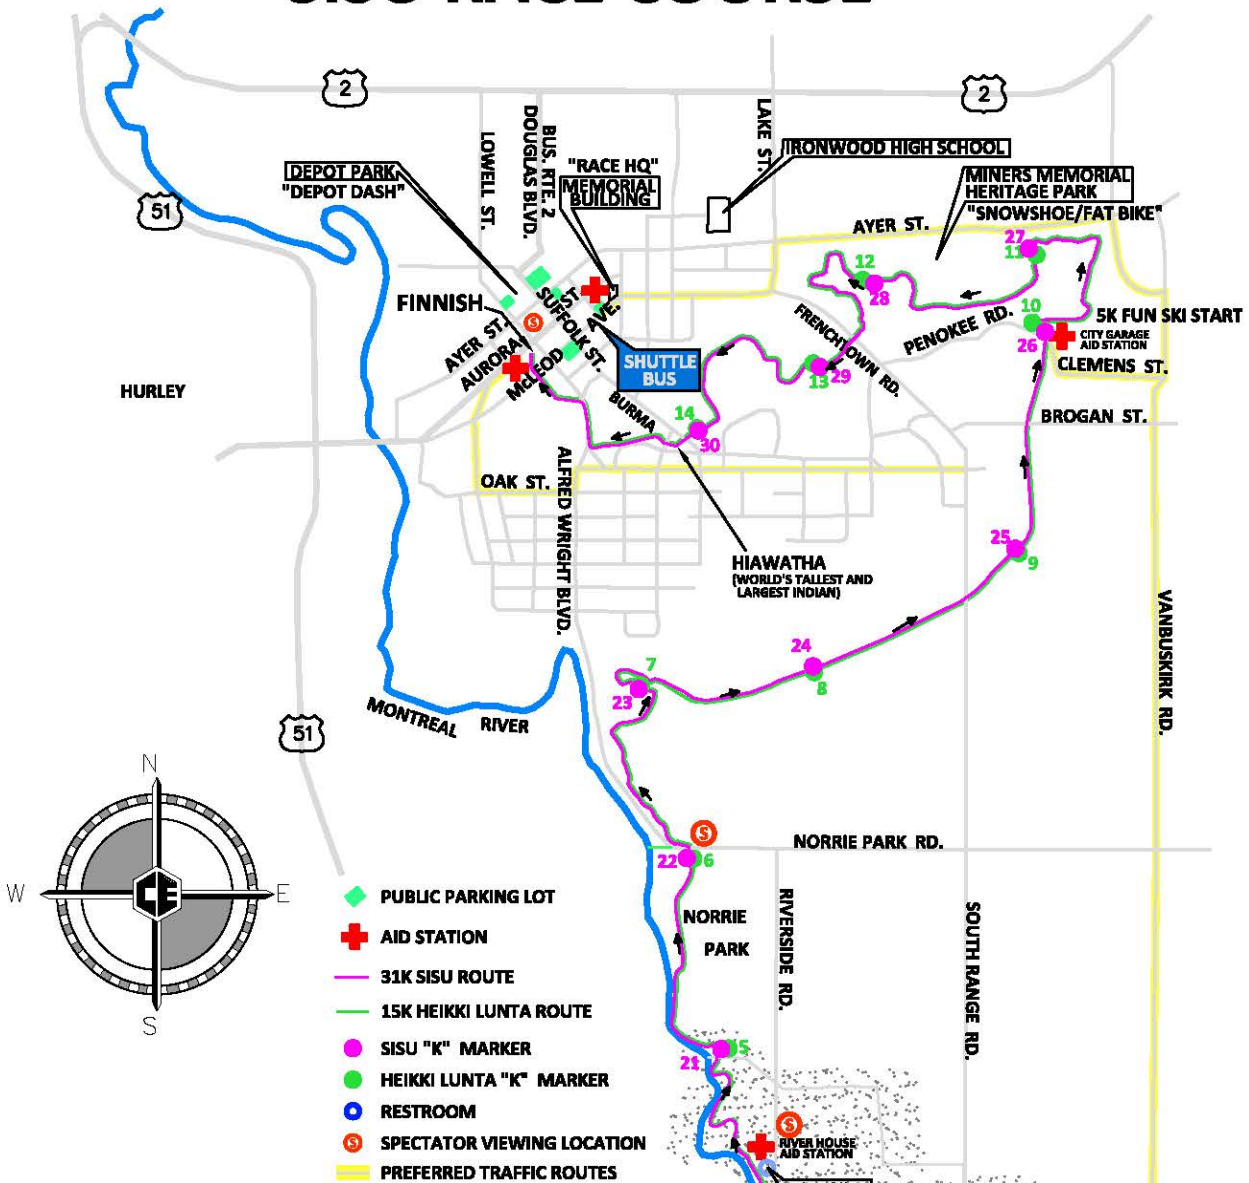

# SISU RACE COURSE

## ABR DETAIL

**SISU** SKI FEST  
IRONWOOD MICHIGAN

Map services donated by:

 **COLEMAN ENGINEERING COMPANY**  
IRON MOUNTAIN • IRONWOOD • NEGAUNEE • GREEN BAY  
[www.coleman-engineering.com](http://www.coleman-engineering.com)